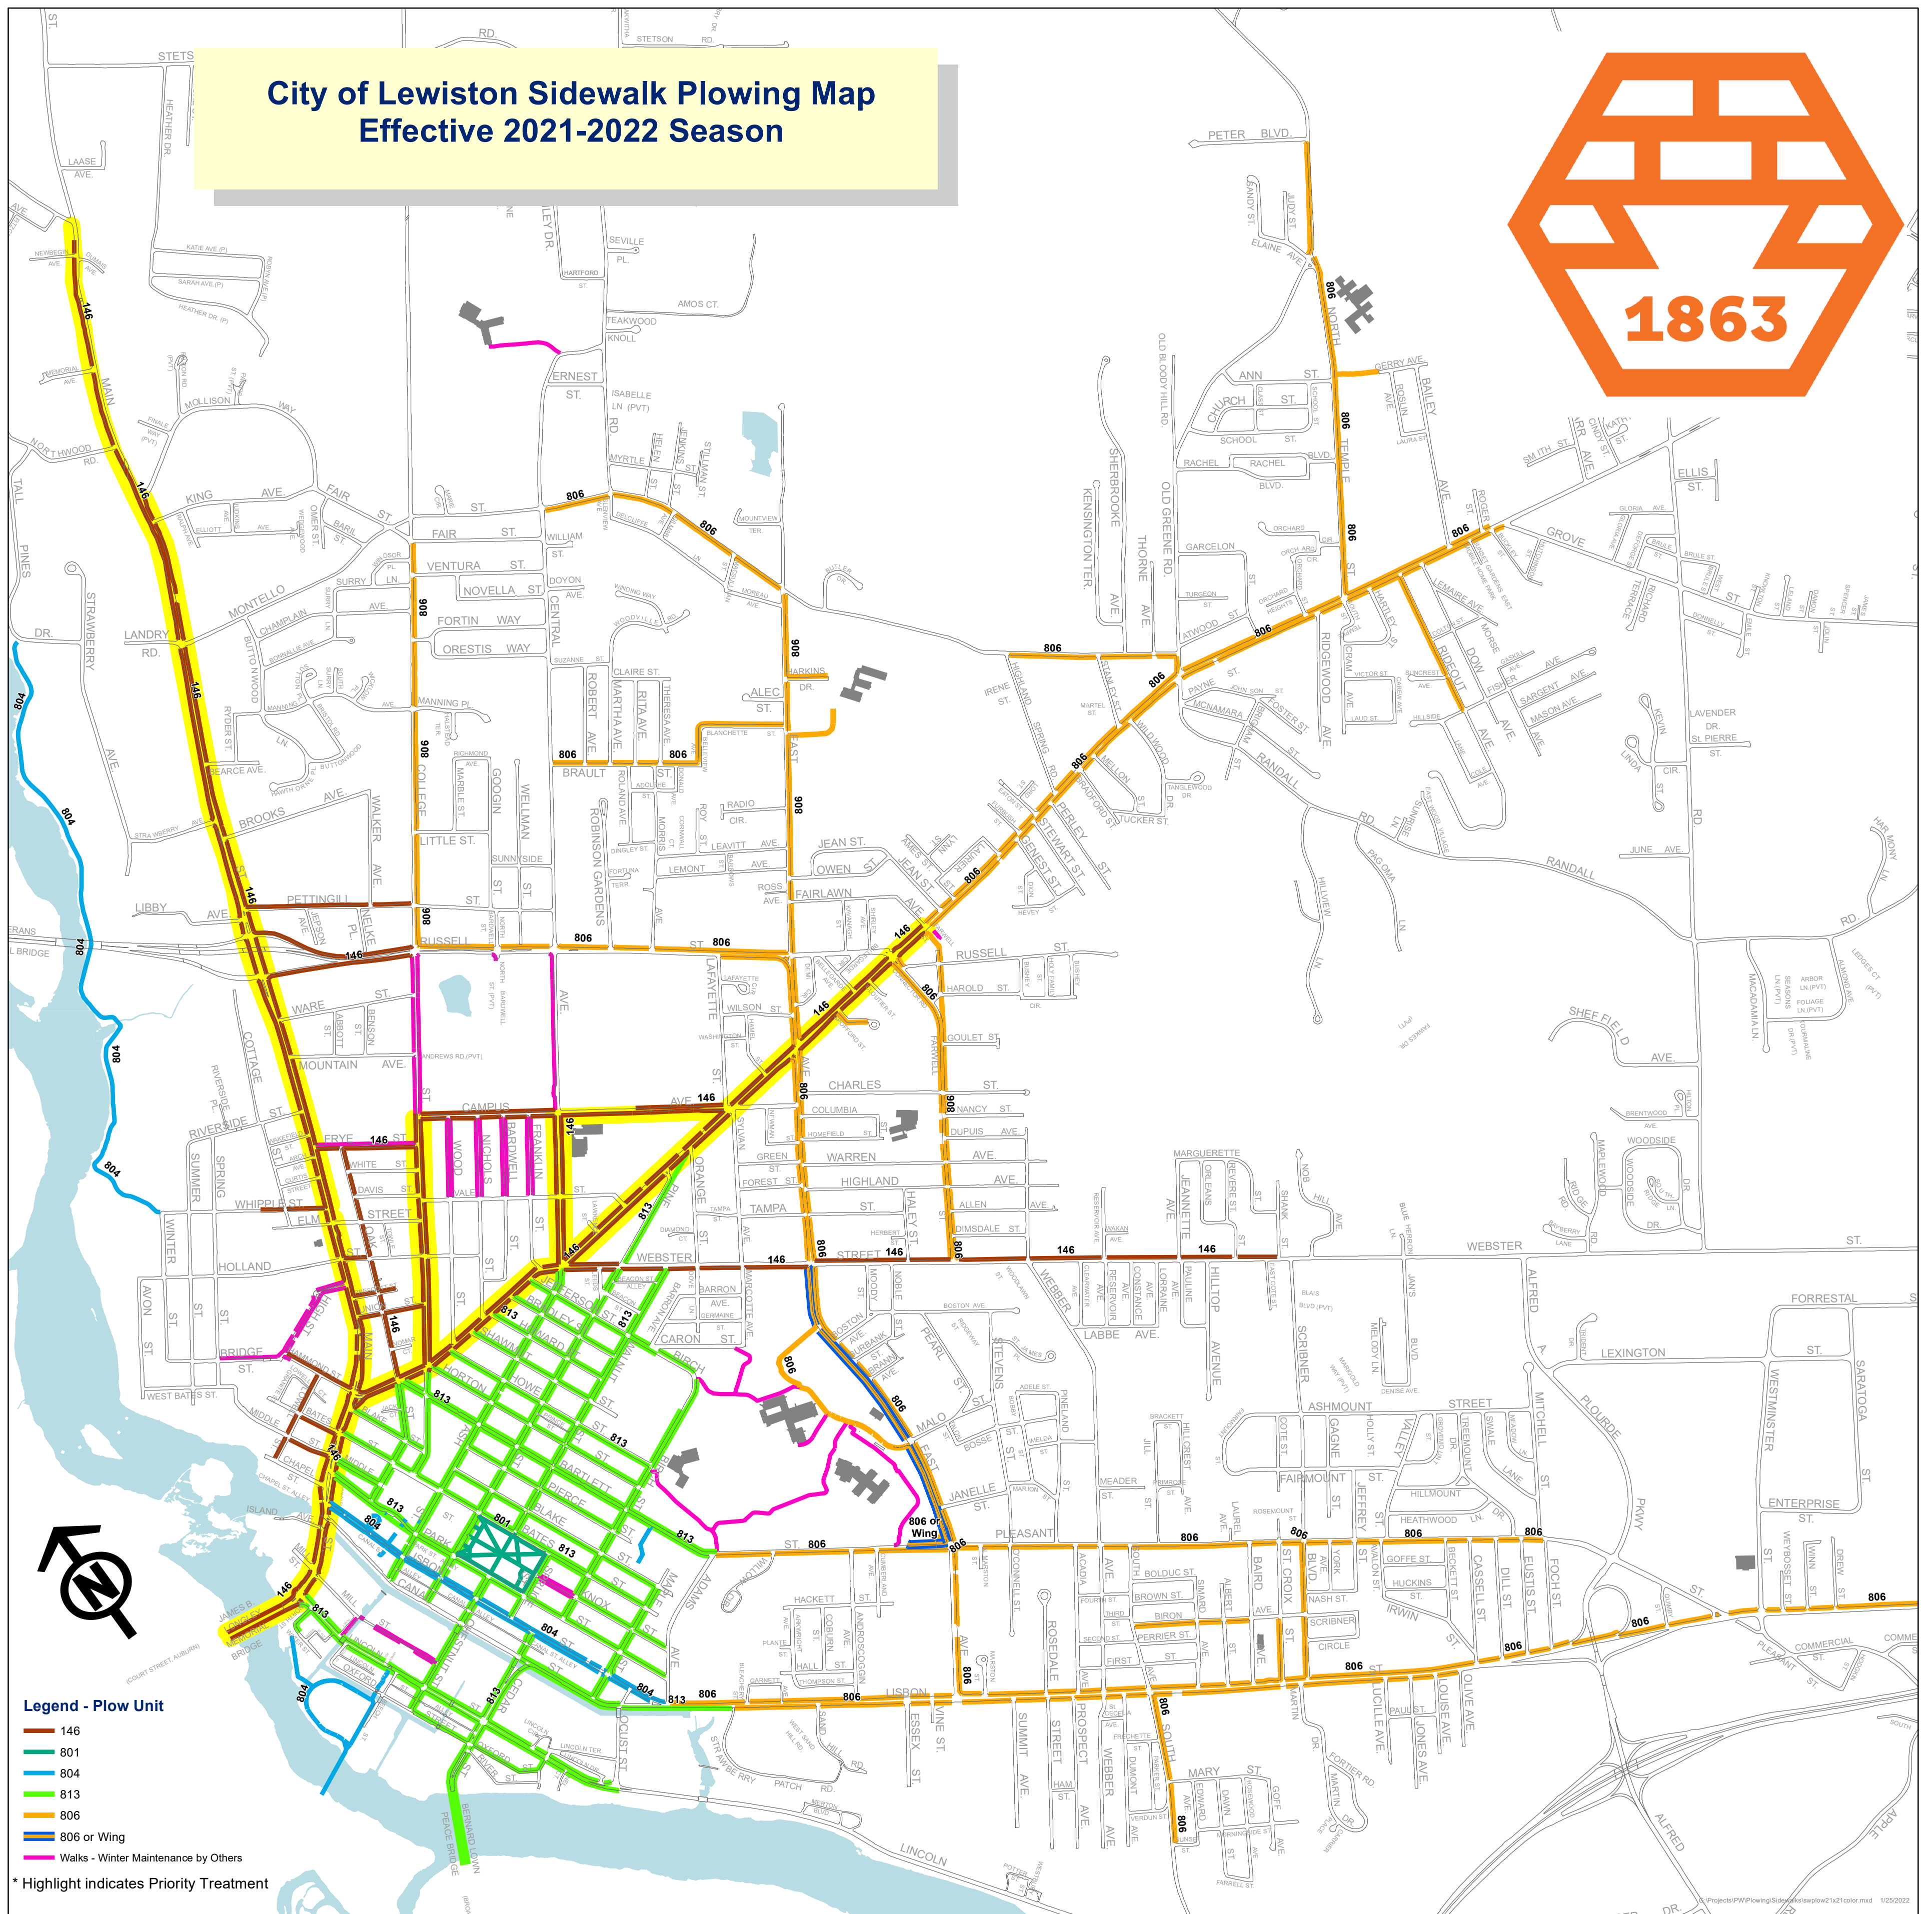

City of Lewiston Sidewalk Plowing Map Effective 2021-2022 Season

Legend - Plow Unit

- 146
- 801
- 804
- 813
- 806
- 806 or Wing
- Walks - Winter Maintenance by Others

* Highlight indicates Priority Treatment