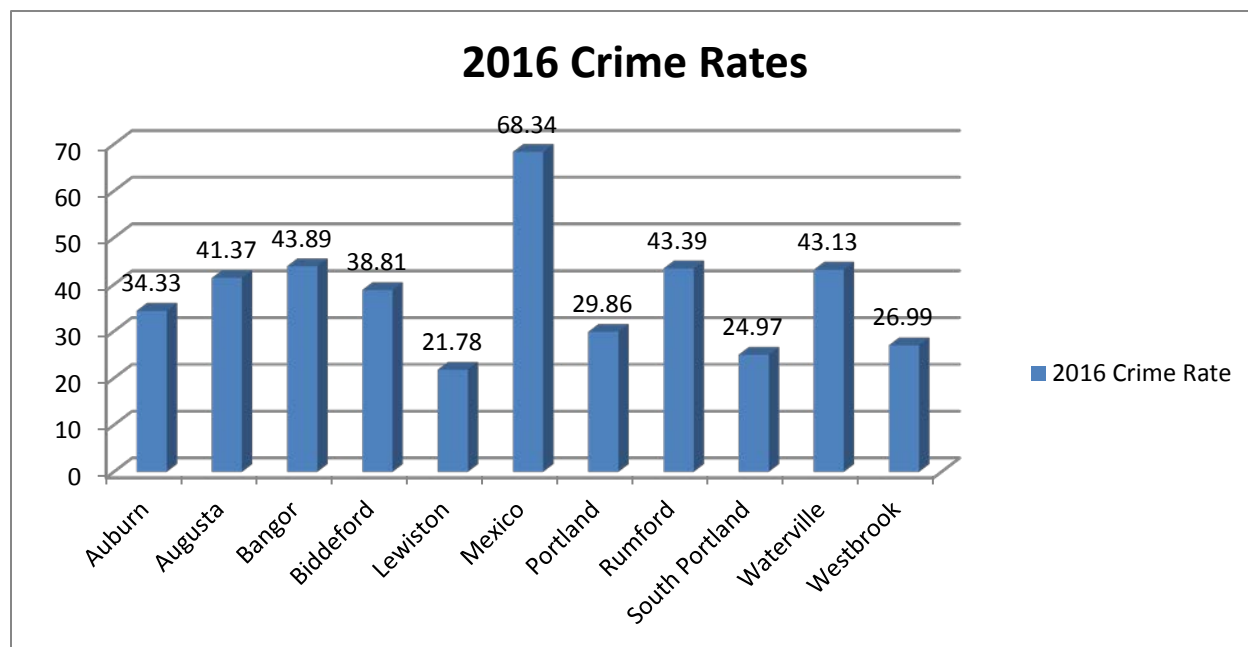

Lewiston's 2016 crime rate was 21.78.¹ This was a 3.5% decrease from 2015's 22.56 rate. In fact, Lewiston's crime rate has consistently declined since 2012 when the rate was 40.36. Based on 2017 data to date, the City is again on pace to finish this year with a crime rate consistent with or lower than 2016's.

When compared with other large cities in the state, Lewiston has one of the lowest rates. At 21.78, Lewiston's crime rate is 19.59 percentage points lower than Augusta's, 22.11 points lower than Bangor's, and 8.08 percentage points lower than Portland's.

Lewiston also has a lower crime rate in comparison with some of the state's smaller towns, such as Mexico and Rumford, with populations of 2,590 and 5,646, respectively. In 2016, Lewiston's population exceeded 36,000 people.